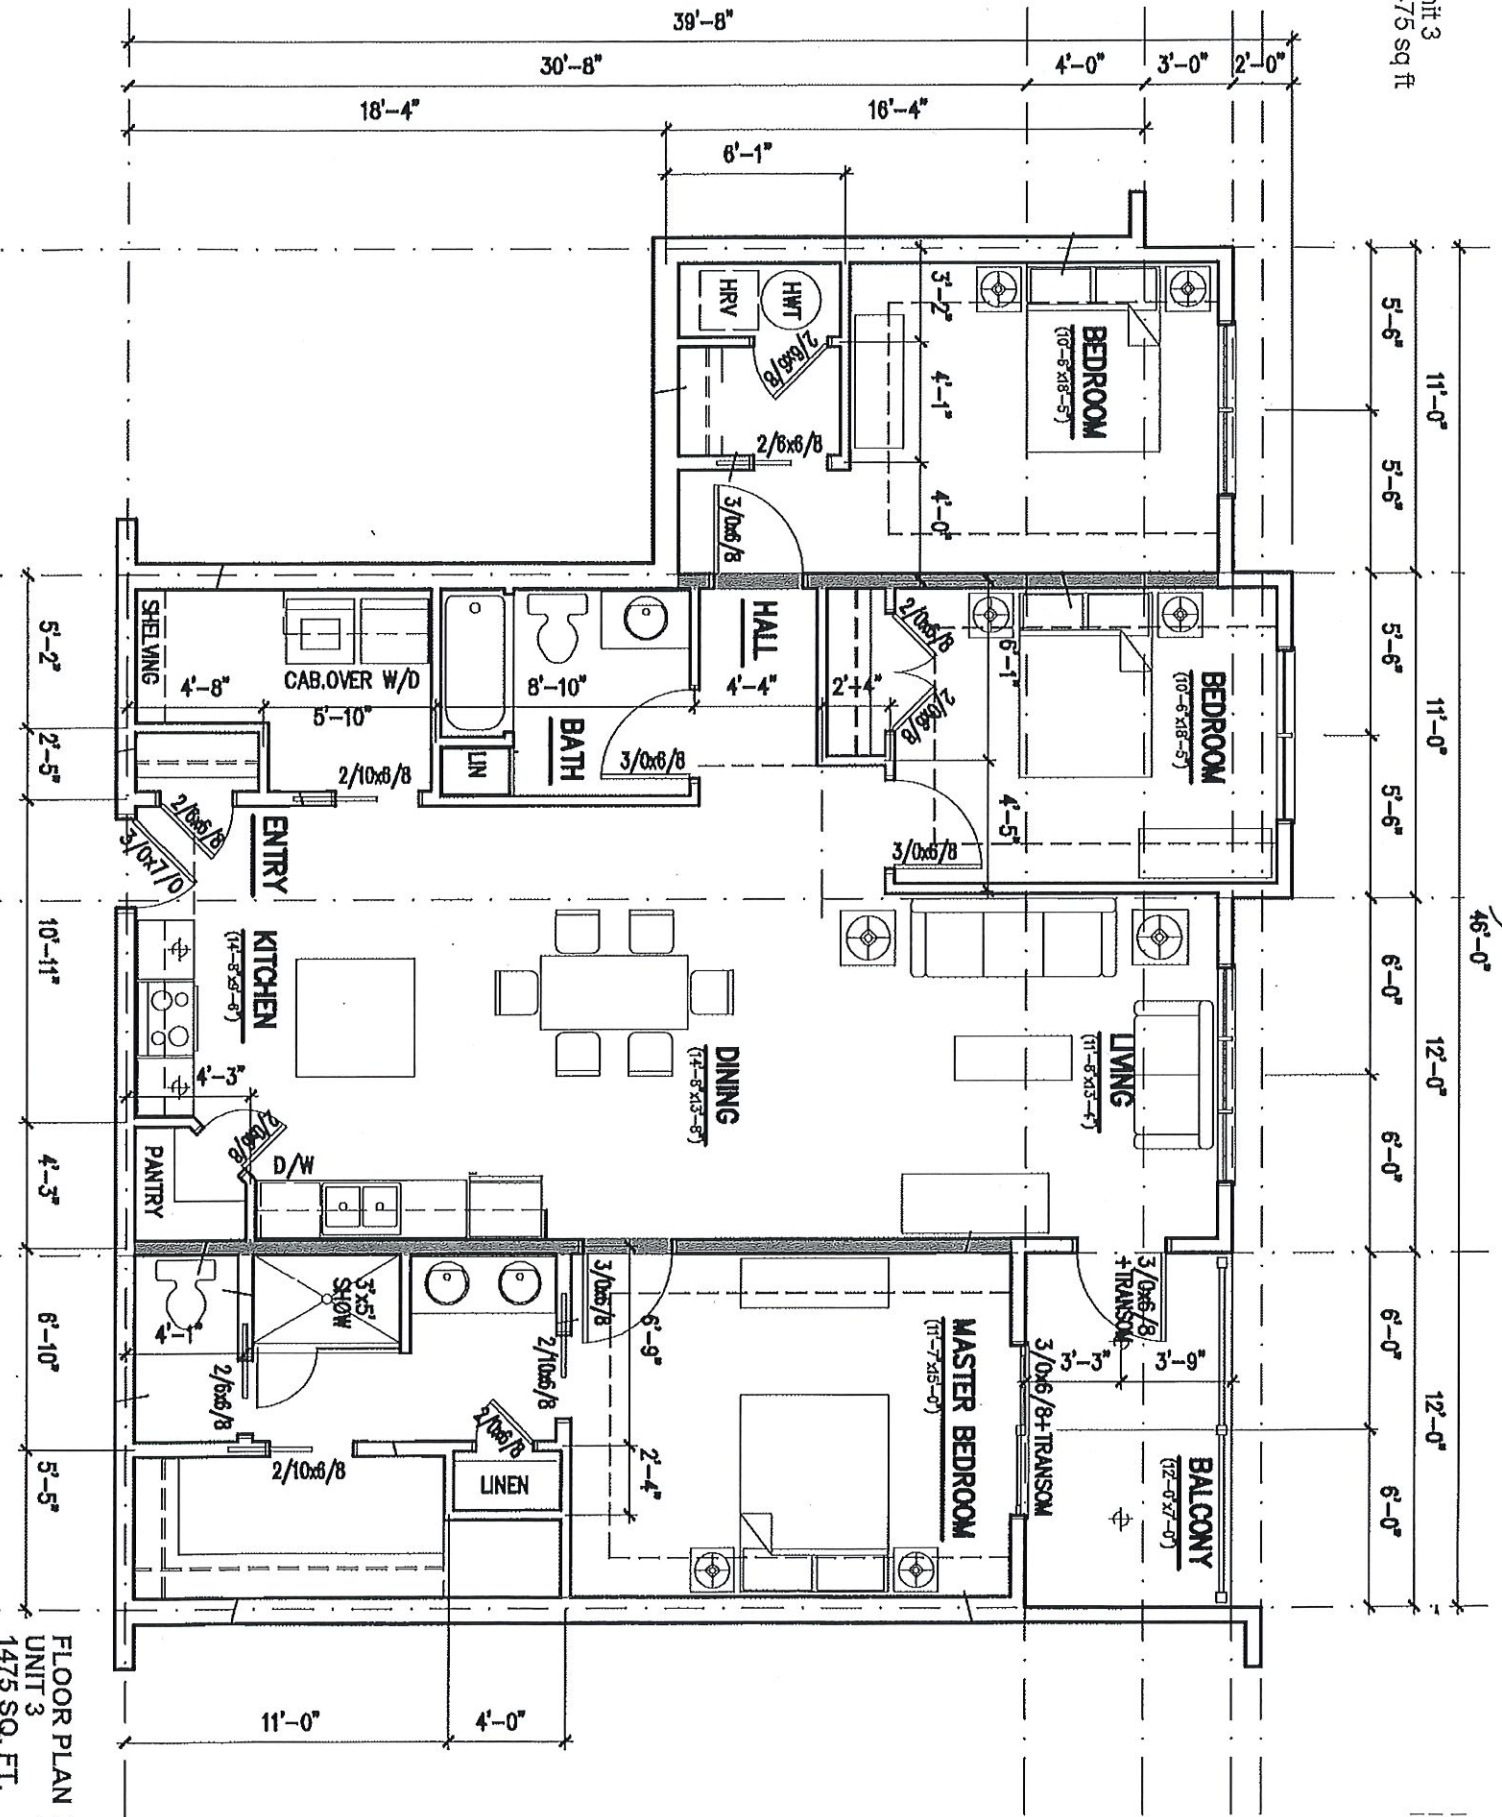

Unit 3  
1475 sq ft

FLOOR PLAN  
UNIT 3  
1475 SQ. FT.