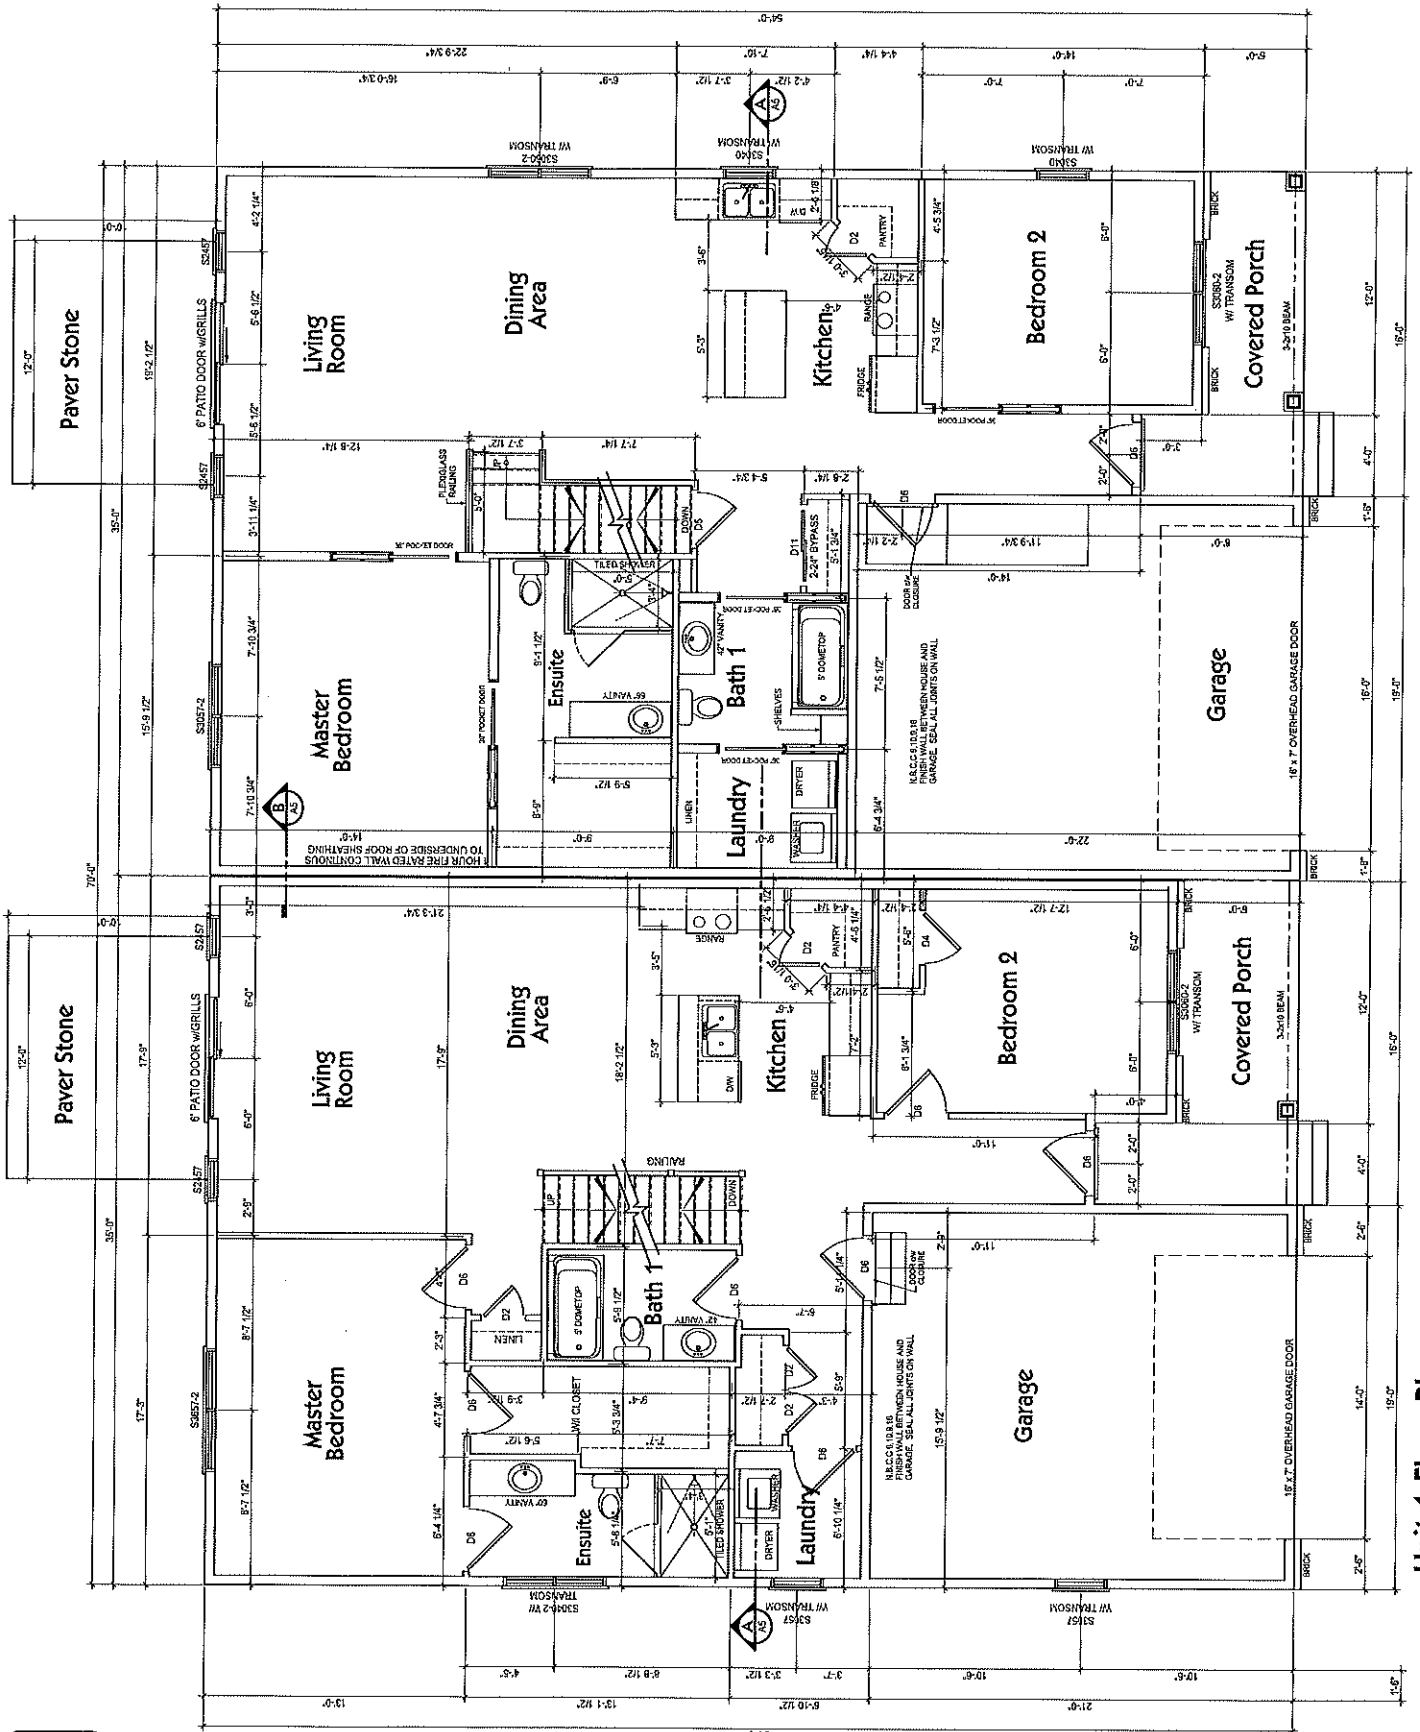

on

Unit 1 Floor Plan
 FIRST FLOOR AREA: 1351 sq.ft.
 GARAGE AREA: 408 sq.ft.

Unit 2 Floor Plan
 FIRST FLOOR AREA: 1353 sq.ft.
 GARAGE AREA: 378 sq.ft.